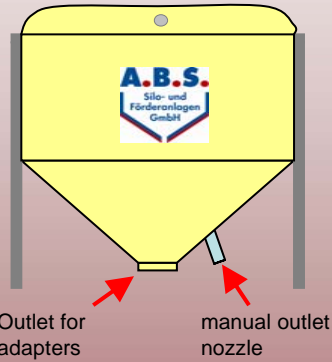

Manual outlets

Corner connection for steel frame